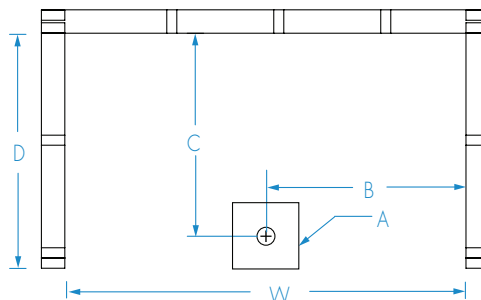

14836BFSBTTR

Interior: 48 x 36 x 76 ¾
Exterior: 54 x 38 ⅛ x 78 ¾
inches

FEATURES

Dimensional Tolerance ± 3/8". Dimensions needed for site preparation should be measured from the unit. Manufacturer assumes no responsibility for preparatory work.

Type and Model #	Material	Wall Finish	Pieces	Drain	Dam/Skirt Height	Net Wt. lbs	Pkg. Wt. lbs
Shower 14836BFSBTTR	AcrylX™ applied acrylic	Smooth tile	1	Center Front	½" skirt ½" beveled threshold	160	170

DIMENSIONS

Specifications	inches
Width: Ext. / Int.	54 / 48
Depth: Ext. / Int.	38 ⅛ / 36
Height: Ext. / Int.	78 ¾ / 76 ¾
Enclosure Opening:	48
Skirt Height:	½
Drain Rough-In (from Back Wall)	32 ⅝
Drain Rough-In (from Side Wall)	25 ⅛

FRAMING DIMENSIONS inches

Type	D Depth	W Width	H Height	A	B	C
Alcove	36	50 ¼	-	Box Out	25 ⅛	32 ⅝

Aquatic products may be specified as Lasco Bathware.