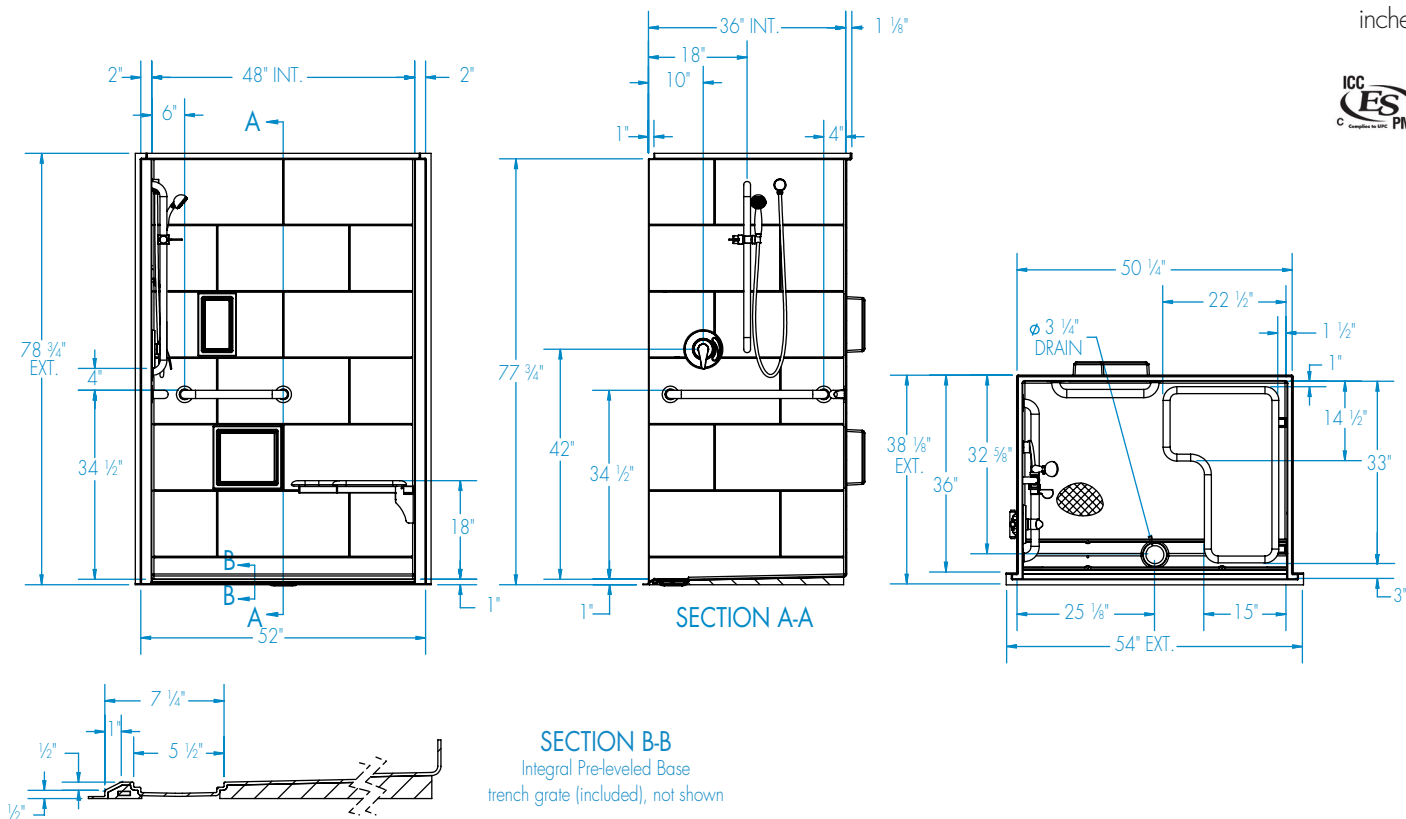

14836BFSBTTR – ACCESSIBLE SHOWERS

Interior: 48 x 36 x 76 ¾

Exterior: 54 x 38 ½ x 78 ¾

inches

The 14836BFSBTTR accessible shower features innovative installation design, including an engineered leveled base and improved front threshold with molded integral linear trench drain. A true time and money saver, our pre-leveled base lets you install directly on a **level** floor. And its front threshold is engineered to keep a constant level with the innovative nailing flange.

14836BFSBTTR

Interior: 48 x 36 x 76 ¾
Exterior: 54 x 38 ⅛ x 78 ¾
inches

FEATURES

Dimensional Tolerance ± 3/8". Dimensions needed for site preparation should be measured from the unit. Manufacturer assumes no responsibility for preparatory work.

DIMENSIONS

Specifications	inches
Width: Ext. / Int.	54 / 48
Depth: Ext. / Int.	38 ⅛ / 36
Height: Ext. / Int.	78 ¾ / 76 ¾
Enclosure Opening:	48
Skirt Height:	½
Drain Rough-In (from Back Wall)	32 ⅝
Drain Rough-In (from Side Wall)	25 ⅛

FRAMING DIMENSIONS inches

Type	D Depth	W Width	H Height	A	B	C
Alcove	36	50 ¼	-	Box Out	25 ⅛	32 ⅝

Aquatic products may be specified as Lasco Bathware.