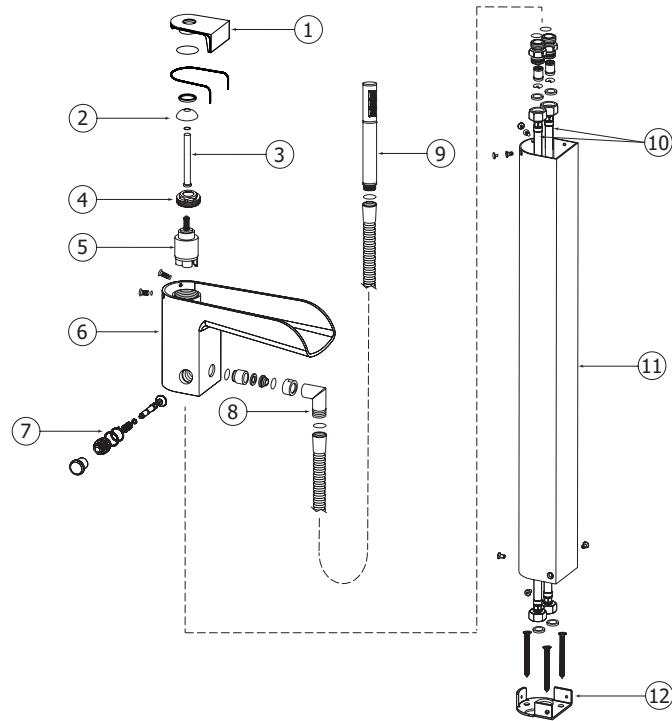

EXPLOSION PARTS

Aquabass 9805 Clark, Montreal, Qc H3L 2R5	LOVEME	32085.bom	32085
		DRAWN BY: FIRST NAME	DATE: 2015-03-19