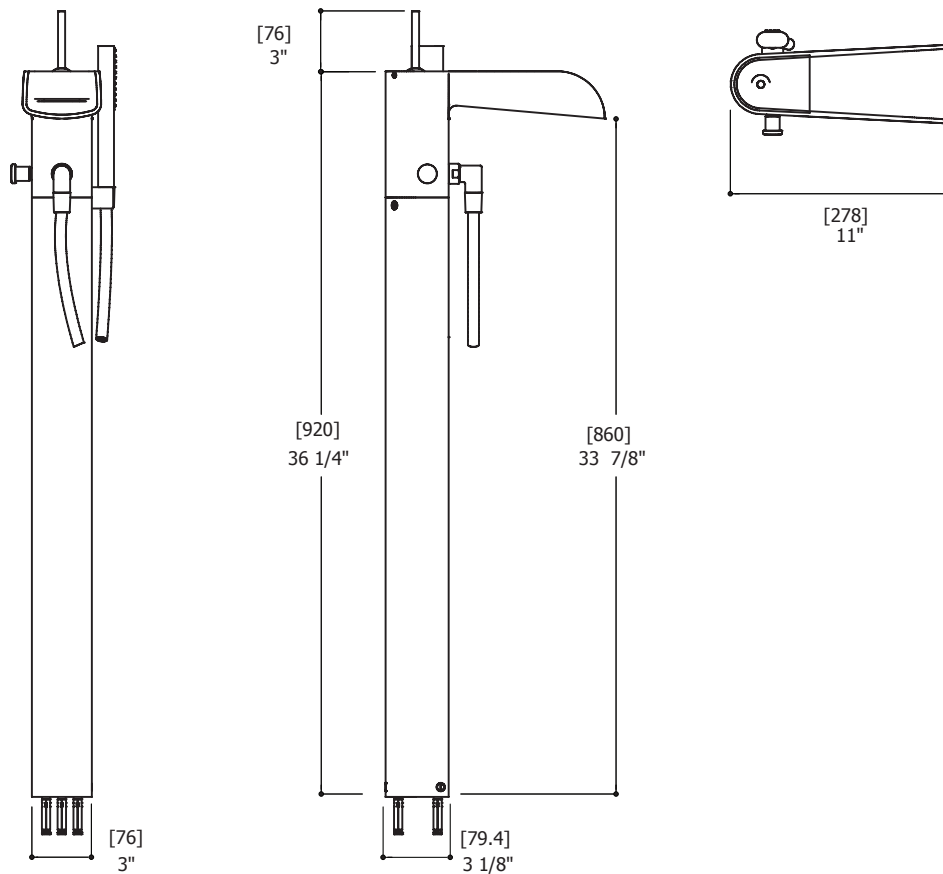

FEATURES

- Solid brass construction
- Single volume and temperature joystick control
- Single spray microphone handshower
- Pull button diverter on side of spout
- 5' PVC reinforced hose
- Cascading water flow
- Ceramic cartridge # ABCA03240
- 1/2" NPT male connection

SPECS AT LARGE

- Overall spout projection: 11"
- Flow rate tub filler: 7 gpm
- CC spout projection: 9 1/2"
- Flow rate handshower: 2.5 gpm
- Total faucet height: 36 1/4"

EXPLOSION PARTS

 Aquabass 9805 Clark, Montreal, Qc H3L 2R5	LOVEME	32085.bom	32085
		DRAWN BY: FIRST NAME	DATE: 2015-03-19