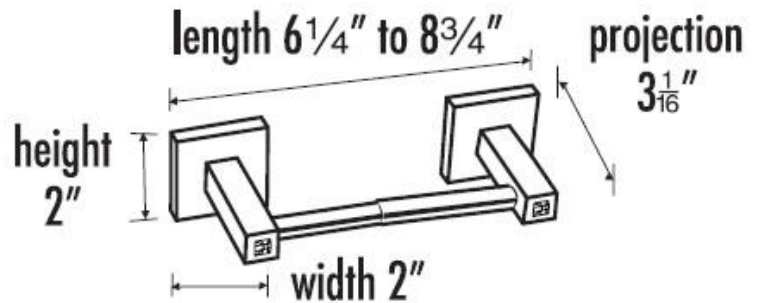

"Creations"®
by ALNO, INC.

PRODUCT SHEET

SPECIFICATIONS

CRYSTAL CONTEMPORARY II TISSUE HOLDER

FEATURES

Modern styling
Multiple finishes
Concealed installation

WARRANTY

Limited lifetime

FINISHES

Polished Chrome (PC)
Satin Nickel (SN)

MATERIAL

Brass
Swarovski Crystal

Item#

C8460

NOTE: Dimensions and specifications are subject to change without notice.

T 818.882.6028 F 818.700.1540 www.alnoinc.com