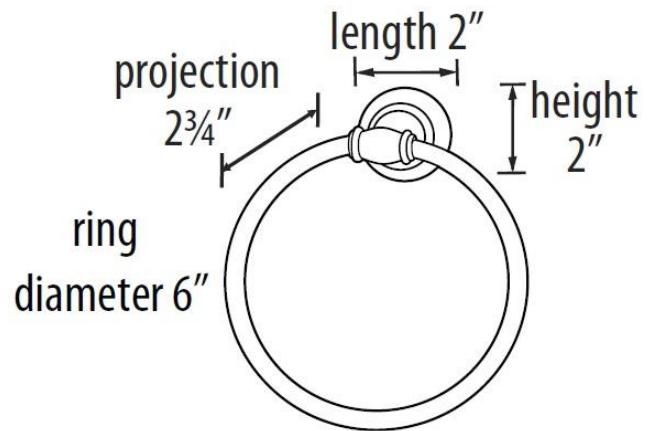

SPECIFICATIONS

CHARLIE'S COLLECTION
TOWEL RING

FEATURES

Transitional styling
Multiple finishes
Concealed installation

WARRANTY

Limited lifetime

FINISHES

Polished Brass (PB)
Polished Brass/Non-lacquered (PB/NL)
Polished Chrome (PC)
Barcelona (BARC)
Bronze (BRZ)
Chocolate Bronze (CHBRZ)
Polished Nickel (PN)
Satin Brass (SB)
Satin Nickel (SN)

MATERIAL

Brass

Item#

A6740

NOTE: Dimensions and specifications are subject to change without notice.