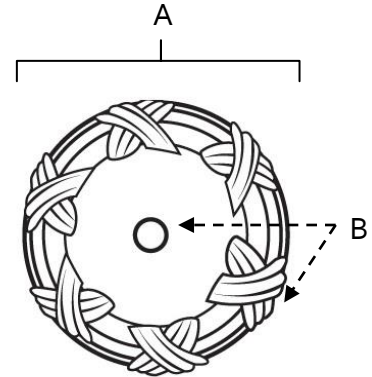

SPECIFICATIONS

**RIBBON & REED
ROSETTES**

FEATURES

- Traditional styling
- Multiple finishes
- Concealed installation

WARRANTY

Limited lifetime

FINISHES

- Polished Brass (PB)
- Antique English (AE)
- Antique English Matte (AEM)
- Antique Pewter (AP)
- Polished Antique (PA)
- Satin Nickel (SN)

MATERIAL

Brass

Item#	A	B
A885-58 (for A880-14 & A880-38)	1 5/8"	1/4"

KEY:

- A - Length and Width
- B - Projection

NOTE: Dimensions and specifications are subject to change without notice.