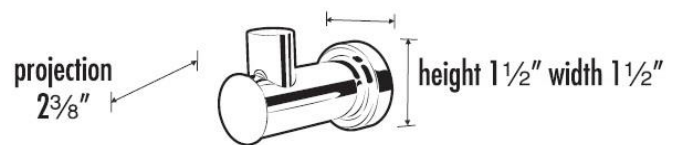

SPECIFICATIONS

INFINITY
ROBE HOOK

FEATURES

Modern styling
Multiple finishes
Concealed installation

WARRANTY

Limited lifetime

FINISHES

Polished Brass/Non-lacquered (PB/NL)
Polished Chrome (PC)
Polished Nickel (PN)
Satin Nickel (SN)