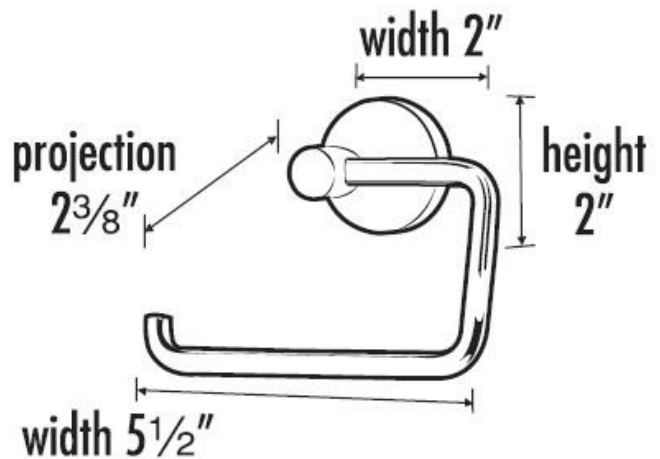

**SPECIFICATIONS**

**CONTEMPORARY I**  
SINGLE POST TISSUE HOLDER

**FEATURES**

Modern styling  
Multiple finishes  
Concealed installation

**WARRANTY**

Limited lifetime

**FINISHES**

Polished Brass/Non-lacquered (PB/NL)  
Polished Chrome (PC)  
Bronze (BRZ)  
Polished Nickel (PN)  
Satin Brass (SB)  
Satin Nickel (SN)