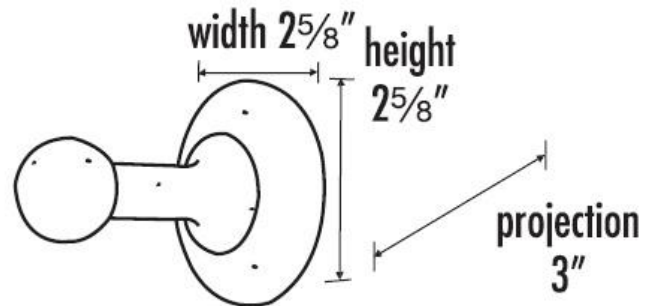

**SPECIFICATIONS**

**SIERRA**  
ROBE HOOK

**FEATURES**

Rustic styling  
Multiple finishes  
Concealed installation

**WARRANTY**

Limited lifetime

**FINISHES**

Dark Bronze (DKBRZ)  
Rust Bronze (RSTBRZ)  
Iron (IRN)  
White Bronze (WHBRZ)

**MATERIAL**

Bronze

**Item#**

**A8275**

NOTE: Dimensions and specifications are subject to change without notice.