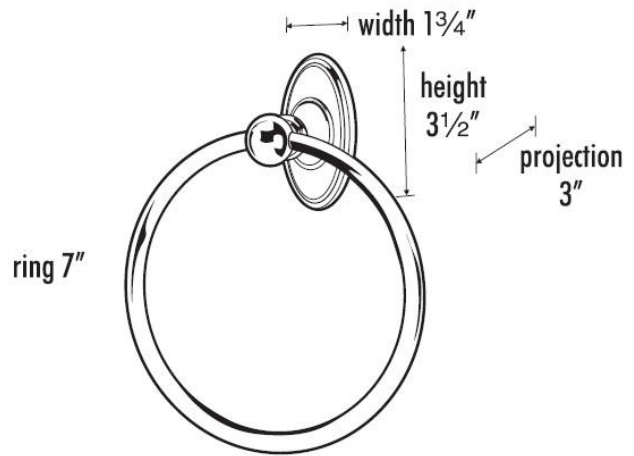

**SPECIFICATIONS**

**CLASSIC TRADITIONAL  
7" TOWEL RING**

**FEATURES**

- Traditional styling
- Multiple finishes
- Concealed installation

**WARRANTY**

Limited lifetime

**FINISHES**

- Polished Brass (PB)
- Polished Brass/Non-lacquered (PB/NL)
- Polished Chrome (PC)
- Antique English (AE)
- Antique English Matte (AEM)
- Barcelona (BARC)
- Bronze (BRZ)
- Chocolate Bronze (CHBRZ)
- Polished Antique (PA)
- Polished Nickel (PN)
- Satin Nickel (SN)

**MATERIAL**

Brass

**Item#**

**A8040**

NOTE: Dimensions and specifications are subject to change without notice.