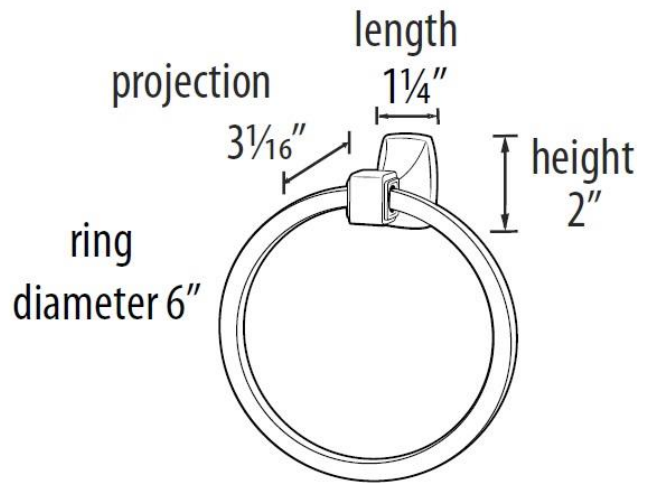

SPECIFICATIONS

CUBE
TOWEL RING

FEATURES

Contemporary styling
Multiple finishes
Concealed installation

WARRANTY

Limited lifetime

FINISHES

Polished Brass (PB)
Polished Brass/Non-lacquered (PB/NL)
Polished Chrome (PC)
Bronze (BRZ)
Chocolate Bronze (CHBRZ)
Polished Nickel (PN)
Satin Nickel (SN)

MATERIAL

Brass

Item#

A6540

NOTE: Dimensions and specifications are subject to change without notice.