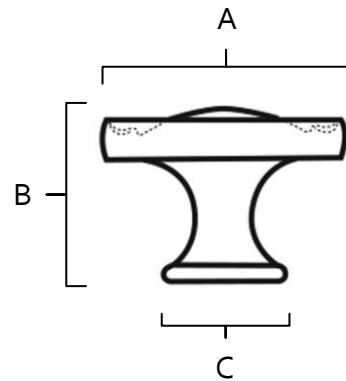

**SPECIFICATIONS**

**REGAL  
KNOBS**

**FEATURES**

Transitional styling  
Multiple finishes  
Concealed installation

**WARRANTY**

Limited lifetime

**FINISHES**

Polished Chrome (PC)  
Antique English Matte (AEM)  
Barcelona (BARC)  
Chocolate Bronze (CHBRZ)  
Pewter (PEW)  
Satin Nickel (SN)

**MATERIAL**

Brass

Item#	A	B	C
<b>A240-14</b>	1 1/4"	1"	5/8"
<b>A240-38</b>	1 1/2"	1"	11/16"

**KEY:**

A - Length and Width  
B - Projection  
C - Mount Length and Width

NOTE: Dimensions and specifications are subject to change without notice.