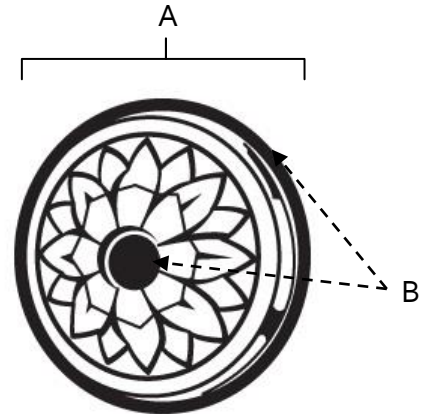

SPECIFICATIONS

**FIORE
ROSETTES**

FEATURES

- Traditional styling
- Multiple finishes
- Concealed installation

WARRANTY

Limited lifetime

FINISHES

- Antique English Matte (AEM)
- Barcelona (BARC)
- Bronze (BRZ)
- Chocolate Bronze (CHBRZ)
- Polished Antique (PA)
- Satin Nickel (SN)

MATERIAL

Brass

Item#	A	B
A1473 (for A1472)	1 5/8"	1/4"
A1474 (for A1471)	1 3/8"	1/4"

KEY:

- A - Length and Width
- B - Projection

NOTE: Dimensions and specifications are subject to change without notice.