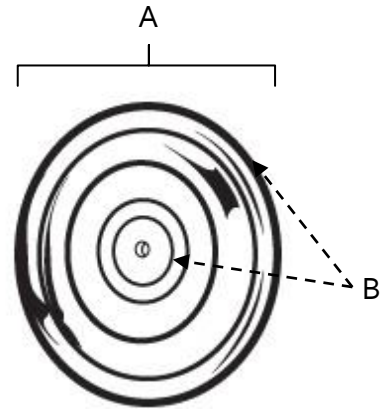

**SPECIFICATIONS**

**BELLA  
ROSETTES**

**FEATURES**

Traditional styling  
Multiple finishes  
Concealed installation

**WARRANTY**

Limited lifetime

**FINISHES**

Polished Brass (PB)  
Antique English (AE)  
Antique English Matte (AEM)  
Antique Pewter (AP)  
Polished Antique (PA)  
Satin Nickel (SN)

**MATERIAL**

Brass

Item#	A	B
<b>A1453</b> (for A1452)	1 5/8"	1/4"
<b>A1460</b> (for A1451)	1 3/8"	1/4"

**KEY:**

A - Length and Width  
B - Projection

NOTE: Dimensions and specifications are subject to change without notice.