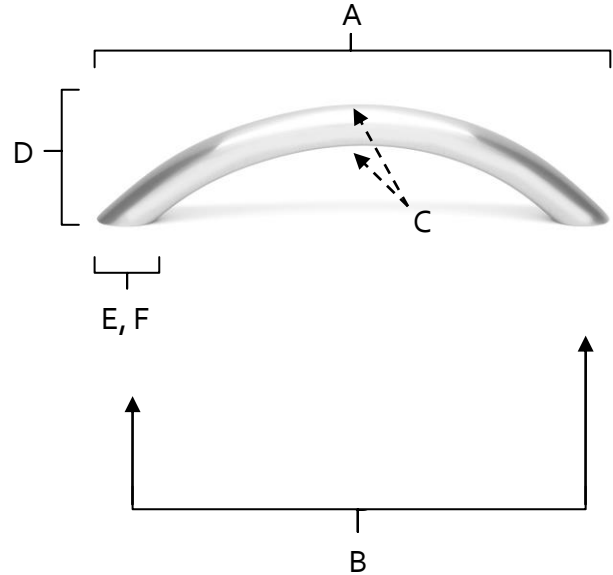

SPECIFICATIONS

PULLS

FEATURES

- Modern styling
- Multiple finishes
- Concealed installation

WARRANTY

Limited lifetime

FINISHES

- Polished Brass (PB)
- Polished Chrome (PC)
- Barcelona (BARC)
- Bronze (BRZ)
- Chocolate Bronze (CHBRZ)
- Matte Black (MB)
- Polished Nickel (PN)
- Satin Nickel (SN)

MATERIAL

Brass

Item#	A	B	C	D	E (L)	F (W)
A1298	6"	5"	3/8"	1 1/4"	9/16"	3/8"

KEY:

- A - Overall Length
- B - Center to Center
- C - Handle Width
- D - Projection
- E - Mount Length
- F - Mount Width

NOTE: Dimensions and specifications are subject to change without notice.